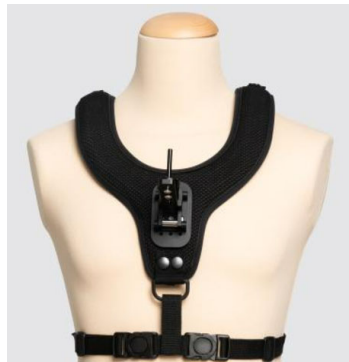

Chin Control

☐ **mo-Vis Chin Control Harness**
SPM013-61

Required:
Mounting
SPM004-40-Q2M D6 Multi Adjustable Joint
SPM004-51-Q2M Multi JS Chin Control Adapter Set
SPM004-52 All-round JS Chin Control Adapter Set

Optional Accessories:

☐ **Micro Joystick***
SPIDM-MICRO-9

☐ **Micro Joystick Ball***
SPM006-08

☐ **Headrest Mount**
Flip Down Compatible with Recline
SPUHB2D232FD

Tray Mounted Control Options

Chair width required _____"

Mount type required ☐ Drop In
☐ Slide On
☐ Bayonet

Control required _____

Optional Accessories:

☐ **EDU (includes Gooseneck Mount)**
.PKEDUQL3
PRIDEFRMASMB16062

☐ **Q-Logic 3 Multiplier Box Kit**
.PKMULTIQL3

Note: For trial a wooden blank tray will be provided which can be drilled to allow for correct position of controller for trial.