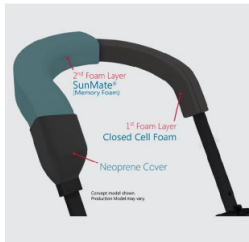

The double padded collar consists of Closed Cell and SunMate foams. SunMate foam was originally designed for the NASA space program and provides a gentle touch for extended periods of time.