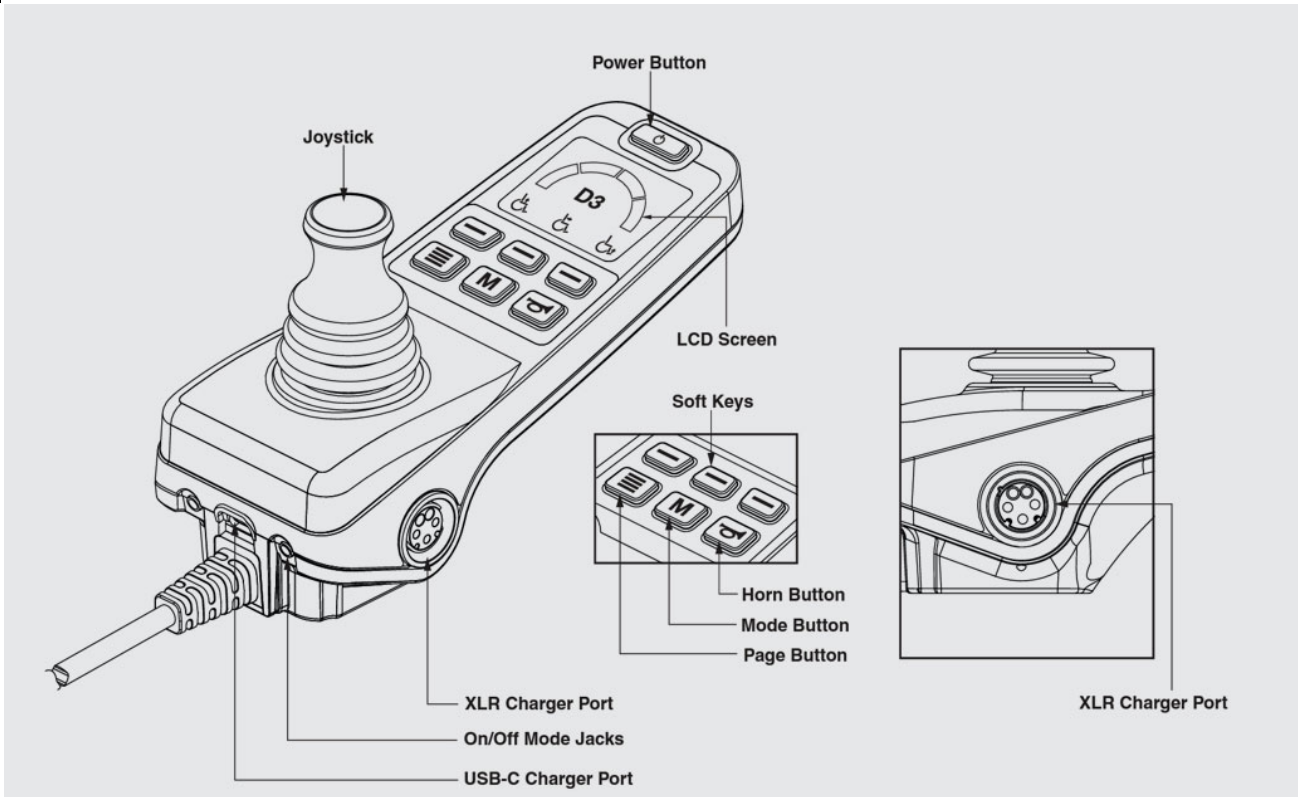

Quantum Q-Logic 3e Hand Control (Does not require EDU or SCIM)

Q-Logic 3e Hand Control

Features:

- Works with Q-logic 3 system
- Operates up to 5 actuator functions
- Simple LCD display (icon based / Min text)
- Bluetooth and cable programming
- Interactive Assist capability
- Left and Right side charger option
- USB-C charger port
- Light functions operate off soft keys
- Programmable soft keys to offer I-access type functionality
- Day / Night screen via Page button long press

Power Modules:

- 120 Amp Q-logic 3

Magnetic Charger:

- Q-Logic 3e Magnetic Charger Lead
  PRIDEELE2103635