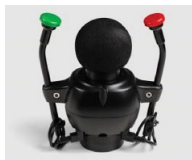

Image of the Stealth mo-Vis All Round Joystick Lite with Satellite Switches

mo-Vis Heavy Duty Joystick